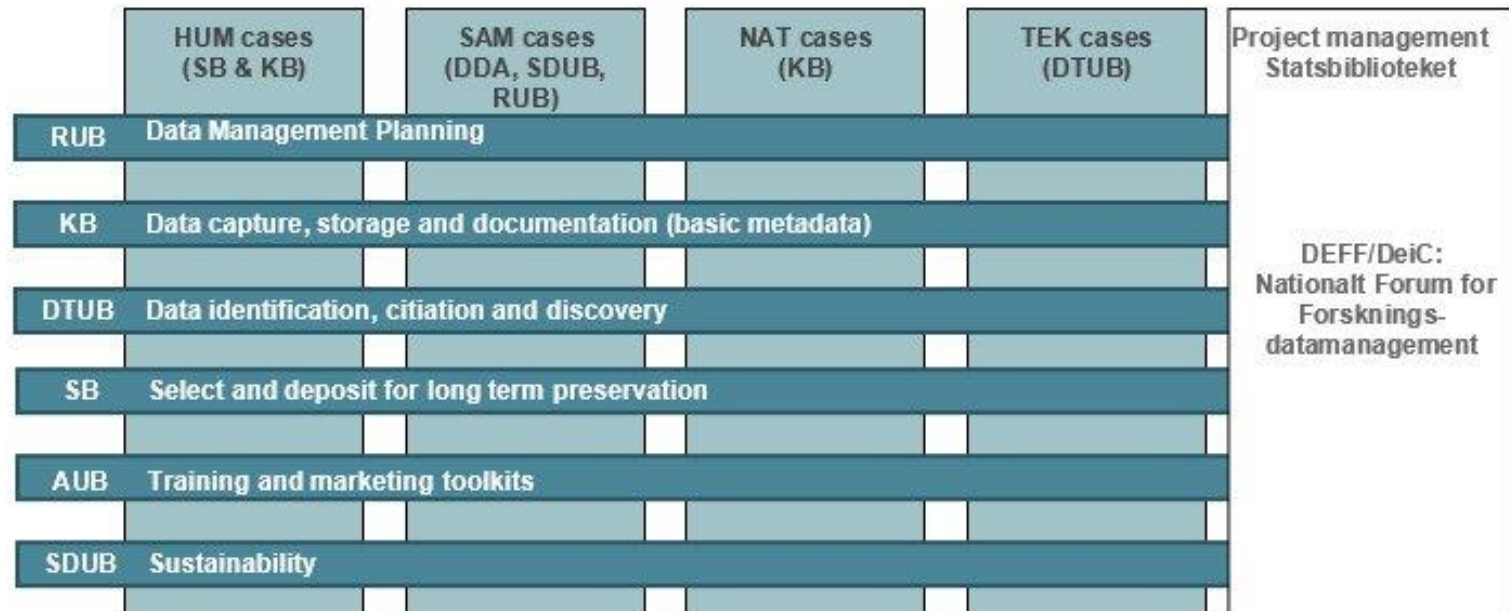

DMIP: Cases and Themes